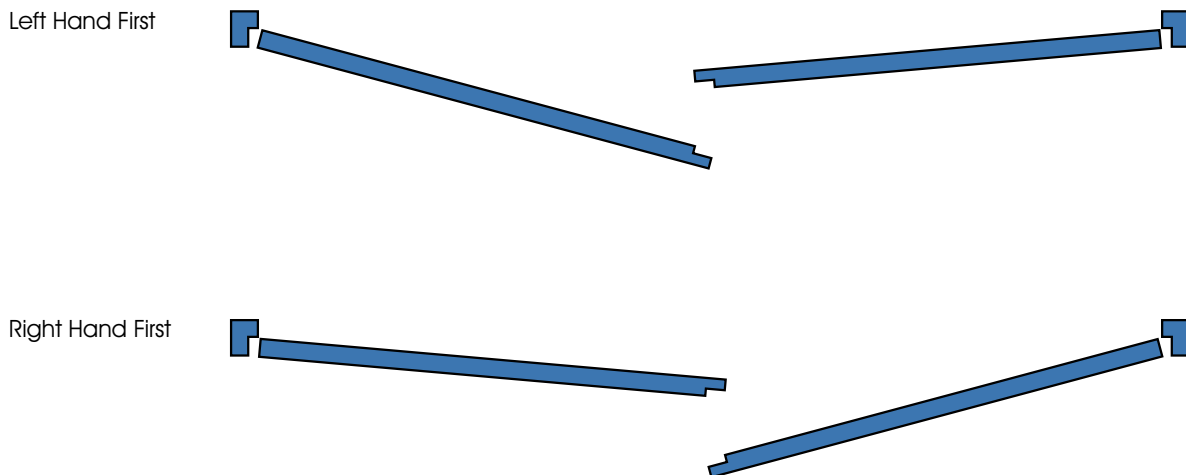

# handing

**framek**  
door solutions

► **Single Doors**

► **Rebated Double Doors**

For any specific requirements please do not hesitate to contact our Sales team.

**Sales Tel: +44 (0) 870 4584416**

**Fax: +44 (0) 870 4584417**