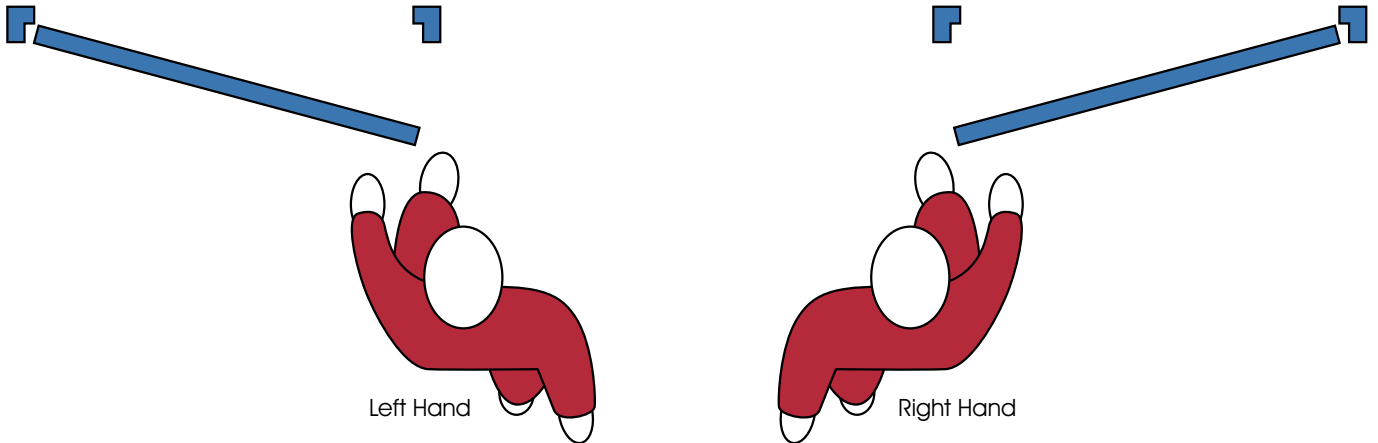

# handing

**framek**  
door solutions

► **Single Doors**

► **Rebated Double Doors**

For any specific requirements please do not hesitate to contact our Sales team.

**Sales Tel: +44 (0) 870 4584416**

**Fax: +44 (0) 870 4584417**