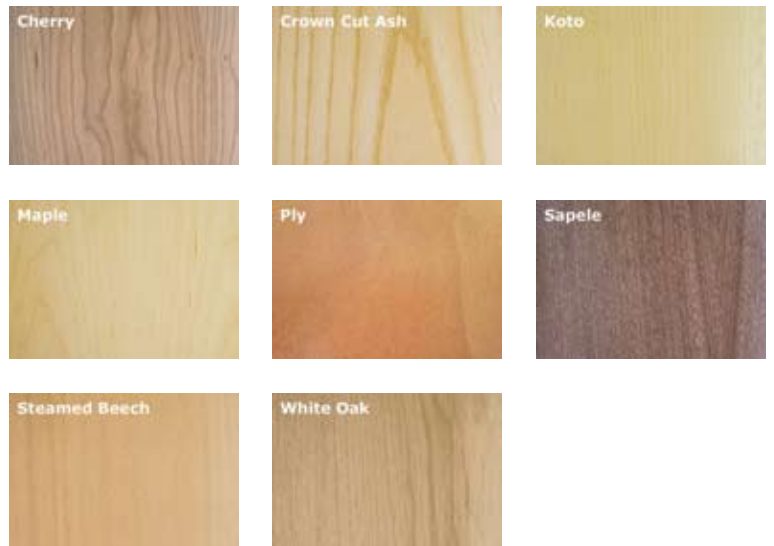

► **Veneers**

framek
door solutions

For any specific requirements please do not hesitate to contact our Sales team.

Sales Tel: +44 (0) 870 4584416

Fax: +44 (0) 870 4584417

www.framek.co.uk

Framek Limited, Unit 19 Cannon Business Park,
Darkhouse Lane, Coseley, West Midlands
WV14 8XQ